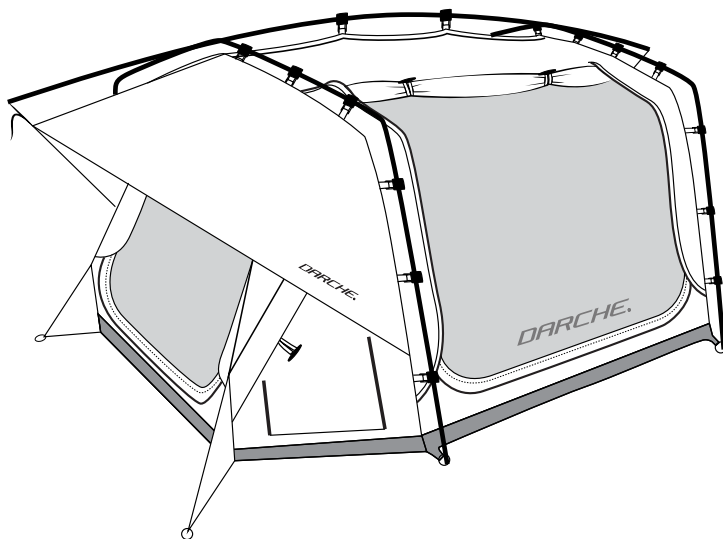

DARCHE®

**NEBULA STAR
1250 SWAG**

INSTRUCTION MANUAL

T050801346

DARCHE.COM.AU