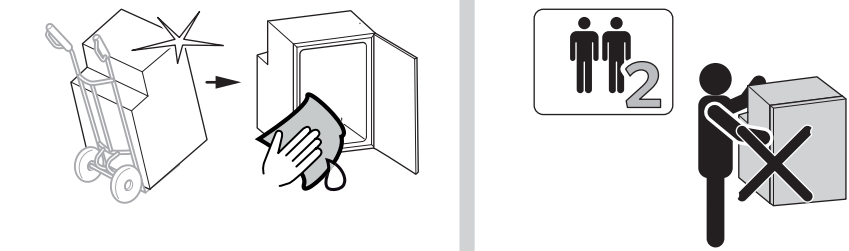

DIMENSIONS

	A mm/in	B mm/in	C mm/in	D mm/in
NRX0035, NRX1035	380/15.0	480/18.9	525/20.7	355/14.0
NRX0050, NRX1050	380/15.0	510/20.1	525/20.7	
NRX0060, NRX1060	448/17.6	537/21.1	525/20.7	
NRX0080, NRX1080	475/18.7	537/21.1	625/24.6	
NRX0115, NRX1115	525/20.7	568/22.4	745/29.3	
NRX0130, NRX1130	525/20.7	568/22.4	812/32.0	

NOTICE

DANGER

AIR FLOW

Insufficient air flow results in shortened lifespan and reduced cooling performance. Observe the minimum spacings when installing the refrigerator to furniture.

CONDENSATION DRAIN

DC