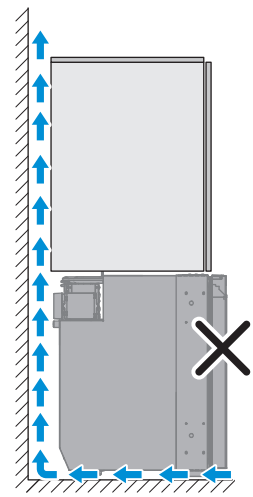

DIMENSIONS

	A mm/in	B mm/in	C mm/in	D mm/in
NRX0035, NRX1035	380/15.0	480/18.9	525/20.7	355/14.0
NRX0050, NRX1050	380/15.0	510/20.1	525/20.7	
NRX0060, NRX1060	448/17.6	537/21.1	525/20.7	
NRX0080, NRX1080	475/18.7	537/21.1	625/24.6	
NRX0115, NRX1115	525/20.7	568/22.4	745/29.3	
NRX0130, NRX1130	525/20.7	568/22.4	812/32.0	

	W mm/in	H mm/in
NRX0035, NRX1035	392-394/15.4-15.5	534-536/21.0-21.1
NRX0050, NRX1050	392-394/15.4-15.5	534-536/21.0-21.1
NRX0060, NRX1060	460-462/18.1-18.2	534-536/21.0-21.1
NRX0080, NRX1080	487-489/19.2-19.3	634-636/25.0-25.0
NRX0115, NRX1115	537-539/21.1-21.2	754-756/29.7-29.8
NRX0130, NRX1130	537-539/21.2-21.2	821-823/32.3-32.4

NOTICE

DANGER

AIR FLOW

Insufficient air flow results in shortened lifespan and reduced cooling performance. Observe the minimum spacings when installing the refrigerator to furniture.

CONDENSATION DRAIN

DC