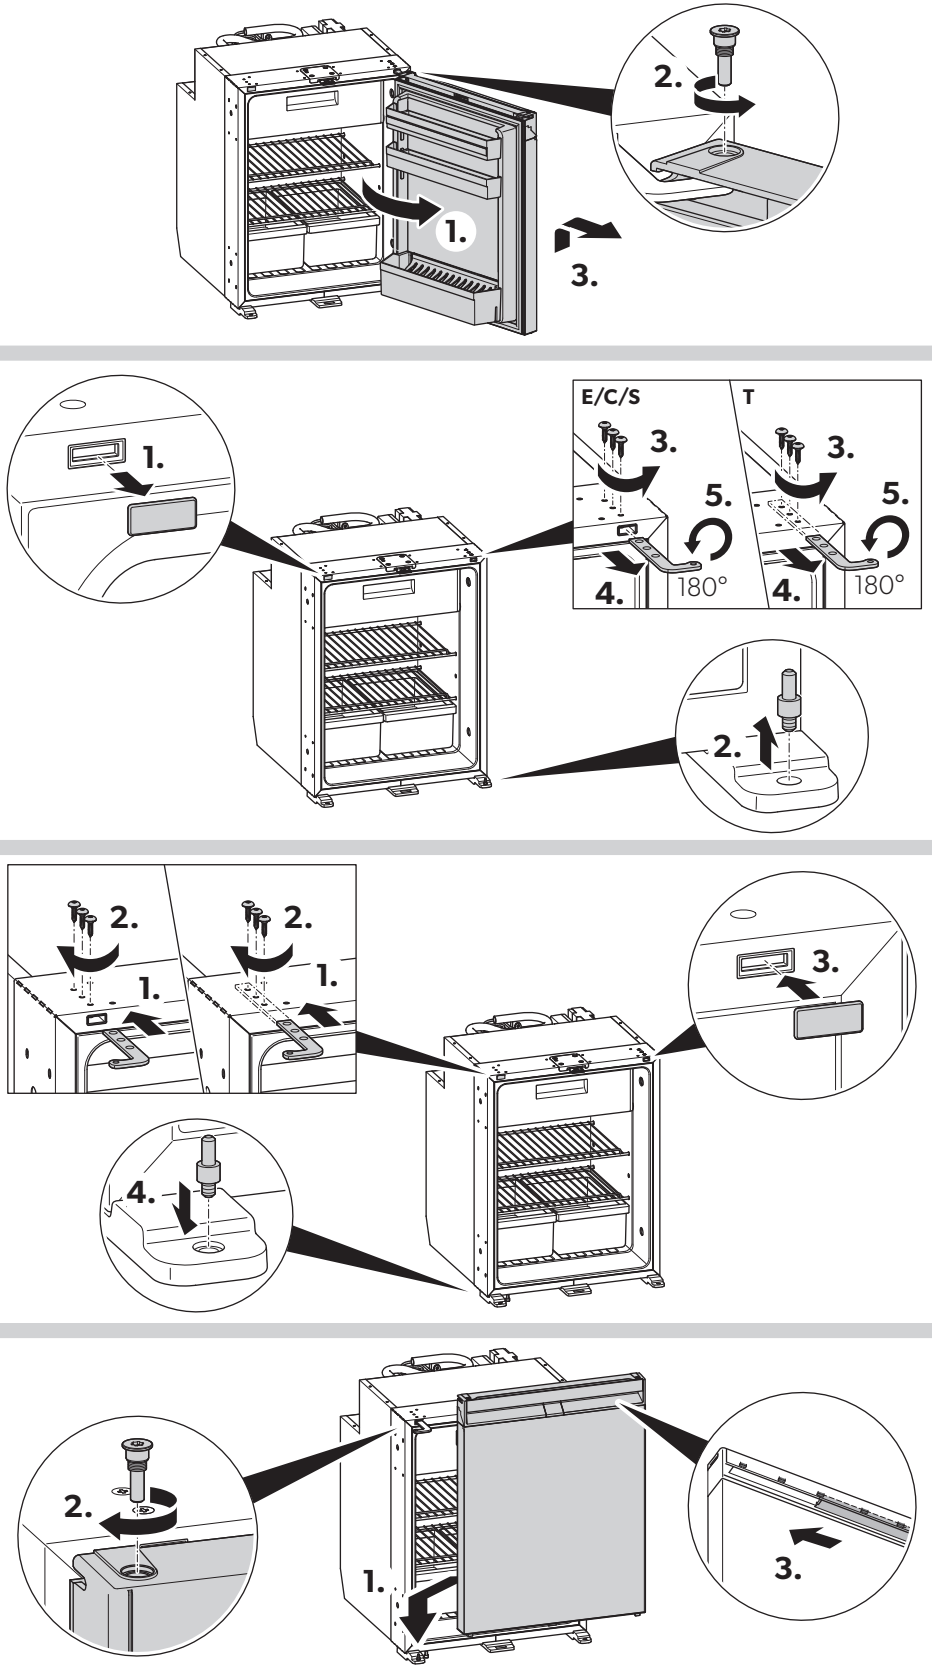

REVERSING DOOR