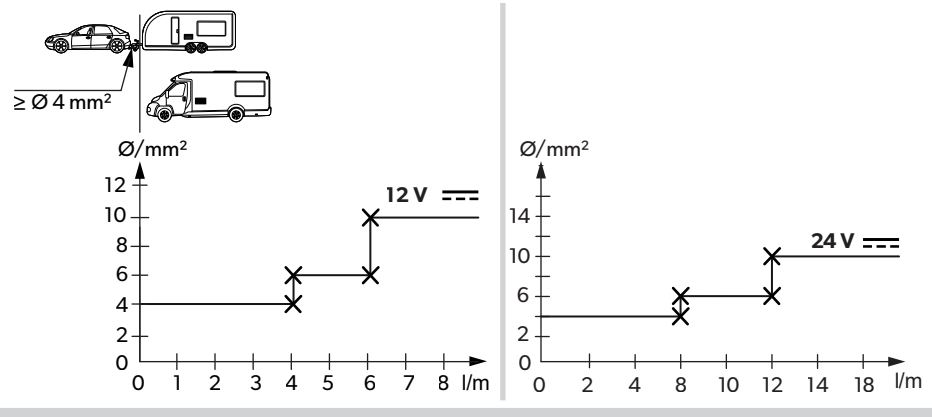

DIMENSIONS

	A mm/in	B mm/in	C mm/in	D mm/in
NRX0035, NRX1035	380/15.0	480/18.9	525/20.7	355/14.0
NRX0050, NRX1050	380/15.0	510/20.1	525/20.7	
NRX0060, NRX1060	448/17.6	537/21.1	525/20.7	
NRX0080, NRX1080	475/18.7	537/21.1	625/24.6	
NRX0115, NRX1115	525/20.7	568/22.4	745/29.3	
NRX0130, NRX1130	525/20.7	568/22.4	812/32.0	

	W mm/in	H mm/in
NRX0035, NRX1035	392-394/15.4-15.5	534-536/21.0-21.1
NRX0050, NRX1050	392-394/15.4-15.5	534-536/21.0-21.1
NRX0060, NRX1060	460-462/18.1-18.2	534-536/21.0-21.1
NRX0080, NRX1080	487-489/19.2-19.3	634-636/25.0-25.0
NRX0115, NRX1115	537-539/21.1-21.2	754-756/29.7-29.8
NRX0130, NRX1130	537-539/21.2-21.2	821-823/32.3-32.4

NOTICE

DANGER

AIR FLOW

Insufficient air flow results in shortened lifespan and reduced cooling performance. Observe the minimum spacings when installing the refrigerator to furniture.

CONDENSATION DRAIN

DC