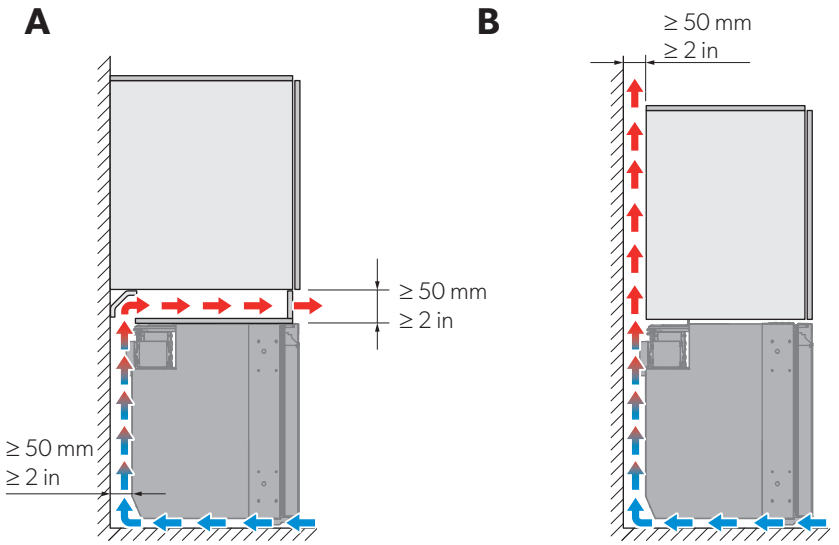

DIMENSIONS

	A mm/in	B mm/in	C mm/in	D mm/in
NRX0035, NRX1035	380/15.0	480/18.9	525/20.7	355/14.0
NRX0050, NRX1050	380/15.0	510/20.1	525/20.7	
NRX0060, NRX1060	448/17.6	537/21.1	525/20.7	
NRX0080, NRX1080	475/18.7	537/21.1	625/24.6	
NRX0115, NRX1115	525/20.7	568/22.4	745/29.3	
NRX0130, NRX1130	525/20.7	568/22.4	812/32.0	

	W mm/in	H mm/in
NRX0035, NRX1035	392-394/15.4-15.5	534-536/21.0-21.1
NRX0050, NRX1050	392-394/15.4-15.5	534-536/21.0-21.1
NRX0060, NRX1060	460-462/18.1-18.2	534-536/21.0-21.1
NRX0080, NRX1080	487-489/19.2-19.3	634-636/25.0-25.0
NRX0115, NRX1115	537-539/21.1-21.2	754-756/29.7-29.8
NRX0130, NRX1130	537-539/21.2-21.2	821-823/32.3-32.4

NOTICE

DANGER

AIR FLOW

Insufficient air flow results in shortened lifespan and reduced cooling performance. Observe the minimum spacings when installing the refrigerator to furniture.

CONDENSATION DRAIN

DC