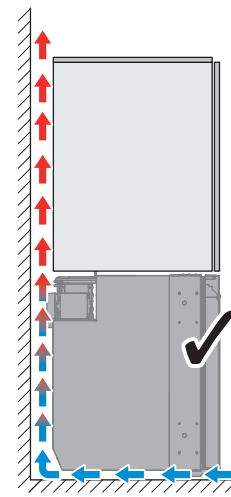

DIMENSIONS

	A mm/in	B mm/in	C mm/in	D mm/in
NRX0035, NRX1035	380/15.0	480/18.9	525/20.7	355/14.0
NRX0050, NRX1050	380/15.0	510/20.1	525/20.7	
NRX0060, NRX1060	448/17.6	537/21.1	525/20.7	
NRX0080, NRX1080	475/18.7	537/21.1	625/24.6	
NRX0115, NRX1115	525/20.7	568/22.4	745/29.3	
NRX0130, NRX1130	525/20.7	568/22.4	812/32.0	

	W mm/in	H mm/in
NRX0035, NRX1035	392-394/15.4-15.5	534-536/21.0-21.1
NRX0050, NRX1050	392-394/15.4-15.5	534-536/21.0-21.1
NRX0060, NRX1060	460-462/18.1-18.2	534-536/21.0-21.1
NRX0080, NRX1080	487-489/19.2-19.3	634-636/25.0-25.0
NRX0115, NRX1115	537-539/21.1-21.2	754-756/29.7-29.8
NRX0130, NRX1130	537-539/21.2-21.2	821-823/32.3-32.4

NOTICE

DANGER

AIR FLOW

Insufficient air flow results in shortened lifespan and reduced cooling performance. Observe the minimum spacings when installing the refrigerator to furniture.

CONDENSATION DRAIN

DC