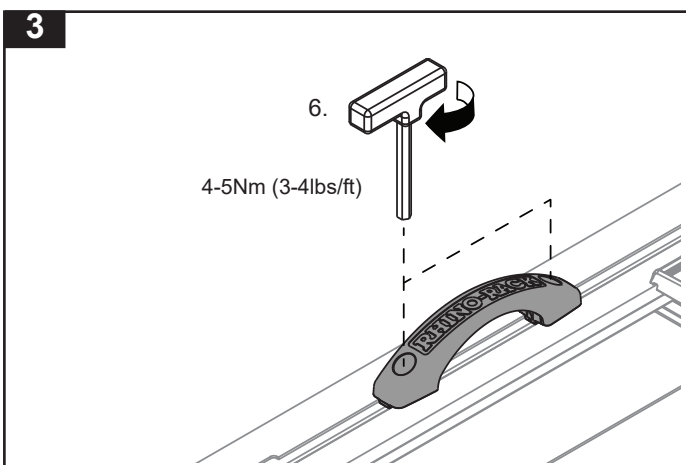

RHINO-RACK

43245 - Pioneer Grab Handle

Warning:

- Use only non-stretch fastening ropes or straps.
 Exercise care when transporting wind-resistant loads. Special consideration must be taken when cornering or braking.
 - Please refer to your vehicle manufacturers handbook for maximum carrying capacity.
 Do not "overload". A safety factor of 1.5 is required for off-road use.

Side Tab Kit required.

Item	43245	Qty	Part No.
1	Pioneer Grab Handle	2	CA1741
2	M6 x 16mm Socket Hd Cap Screw	4	B031
3	M6 Spring Washer	4	W004
4	M6 x 12.5mm Flat Washer	4	W003
5	M6 Nut	4	N057
6	Security Allen Key (short)	1	SECKEY-S
7	Instructions	1	R1830

Instructions

Document No: R1830 Fit Time: 10min
 Prepared By: Kayle Everett Issue No: 03
 Authorised By: Sam Whelan Issue Date: 29/08/2018

22 Hanson Place, Eastern Creek,
 NSW 2766, Australia.
 (Ph) (02) 8846 1900