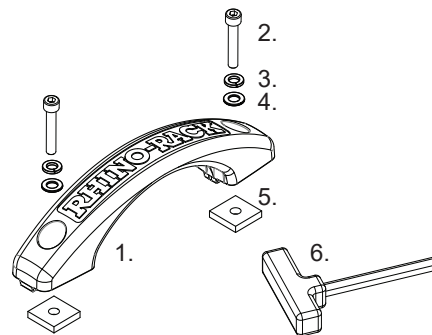

RHINO-RACK

43245 - Pioneer Grab Handle

Warning:

- Use only non-stretch fastening ropes or straps.
 Exercise care when transporting wind-resistant loads. Special consideration must be taken when cornering or braking.
 - Please refer to your vehicle manufacturers handbook for maximum carrying capacity.
 Do not "overload". A safety factor of 1.5 is required for off-road use.

Side Tab Kit required.

Item	43245	Qty	Part No.
1	Pioneer Grab Handle	2	CA1741
2	M6 x 16mm Socket Hd Cap Screw	4	B031
3	M6 Spring Washer	4	W004
4	M6 x 12.5mm Flat Washer	4	W003
5	M6 Nut	4	N057
6	Security Allen Key (short)	1	SECKEY-S
7	Instructions	1	R1830

Instructions

Document No: R1830 Fit Time: 10min
 Prepared By: Kayle Everett Issue No: 03
 Authorised By: Sam Whelan Issue Date: 29/08/2018

22 Hanson Place, Eastern Creek,
 NSW 2766, Australia.
 (Ph) (02) 8846 1900