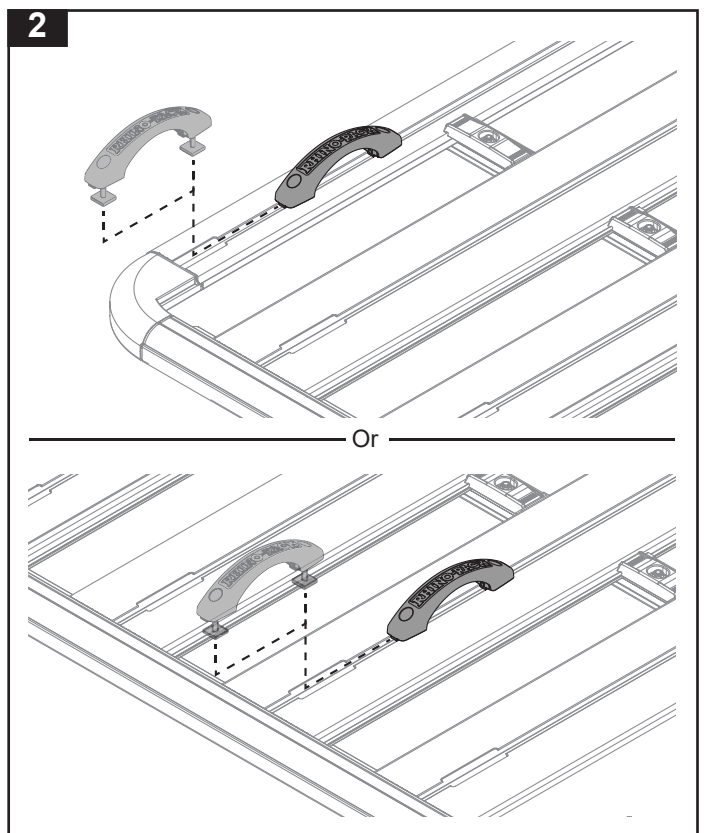

RHINO-RACK

43245 - Pioneer Grab Handle

Warning:

- Use only non-stretch fastening ropes or straps.
 Exercise care when transporting wind-resistant loads. Special consideration must be taken when cornering or braking.
 - Please refer to your vehicle manufacturers handbook for maximum carrying capacity.
 Do not "overload". A safety factor of 1.5 is required for off-road use.

Side Tab Kit required.

Item	43245	Qty	Part No.
1	Pioneer Grab Handle	2	CA1741
2	M6 x 16mm Socket Hd Cap Screw	4	B031
3	M6 Spring Washer	4	W004
4	M6 x 12.5mm Flat Washer	4	W003
5	M6 Nut	4	N057
6	Security Allen Key (short)	1	SECKEY-S
7	Instructions	1	R1830

Instructions

Document No: R1830 Fit Time: 10min
 Prepared By: Kayle Everett Issue No: 03
 Authorised By: Sam Whelan Issue Date: 29/08/2018

22 Hanson Place, Eastern Creek,
 NSW 2766, Australia.
 (Ph) (02) 8846 1900