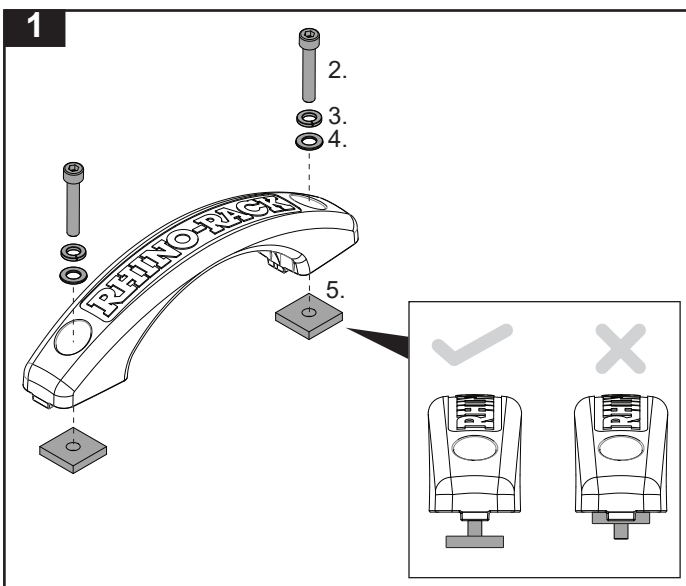

RHINO-RACK

43245 - Pioneer Grab Handle

Warning:

- Use only non-stretch fastening ropes or straps.
 Exercise care when transporting wind-resistant loads. Special consideration must be taken when cornering or braking.
 - Please refer to your vehicle manufacturers handbook for maximum carrying capacity.
 Do not "overload". A safety factor of 1.5 is required for off-road use.

Side Tab Kit required.

Item	43245	Qty	Part No.
1	Pioneer Grab Handle	2	CA1741
2	M6 x 16mm Socket Hd Cap Screw	4	B031
3	M6 Spring Washer	4	W004
4	M6 x 12.5mm Flat Washer	4	W003
5	M6 Nut	4	N057
6	Security Allen Key (short)	1	SECKEY-S
7	Instructions	1	R1830

Instructions

Document No: R1830 Fit Time: 10min
 Prepared By: Kayle Everett Issue No: 03
 Authorised By: Sam Whelan Issue Date: 29/08/2018

22 Hanson Place, Eastern Creek,
 NSW 2766, Australia.
 (Ph) (02) 8846 1900