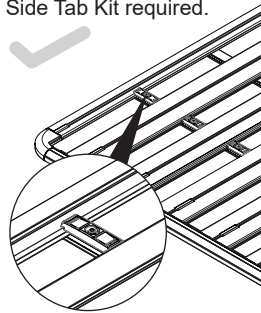

RHINO-RACK

43245 - Pioneer Grab Handle

Warning:

- Use only non-stretch fastening ropes or straps.
 Exercise care when transporting wind-resistant loads. Special consideration must be taken when cornering or braking.
 - Please refer to your vehicle manufacturers handbook for maximum carrying capacity.
 Do not "overload". A safety factor of 1.5 is required for off-road use.

Side Tab Kit required.

Item	43245	Qty	Part No.
1	Pioneer Grab Handle	2	CA1741
2	M6 x 16mm Socket Hd Cap Screw	4	B031
3	M6 Spring Washer	4	W004
4	M6 x 12.5mm Flat Washer	4	W003
5	M6 Nut	4	N057
6	Security Allen Key (short)	1	SECKEY-S
7	Instructions	1	R1830