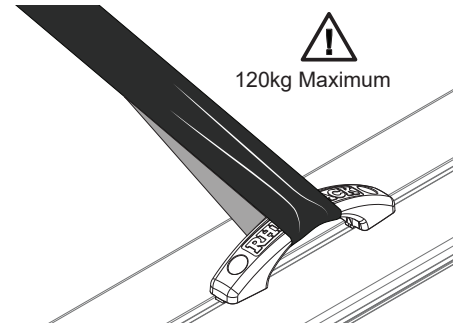

RHINO-RACK

43245 - Pioneer Grab Handle

Warning:

- Use only non-stretch fastening ropes or straps.
 Exercise care when transporting wind-resistant loads. Special consideration must be taken when cornering or braking.
 - Please refer to your vehicle manufacturers handbook for maximum carrying capacity.
 Do not "overload". A safety factor of 1.5 is required for off-road use.

Side Tab Kit required.

Item	43245	Qty	Part No.
1	Pioneer Grab Handle	2	CA1741
2	M6 x 16mm Socket Hd Cap Screw	4	B031
3	M6 Spring Washer	4	W004
4	M6 x 12.5mm Flat Washer	4	W003
5	M6 Nut	4	N057
6	Security Allen Key (short)	1	SECKEY-S
7	Instructions	1	R1830